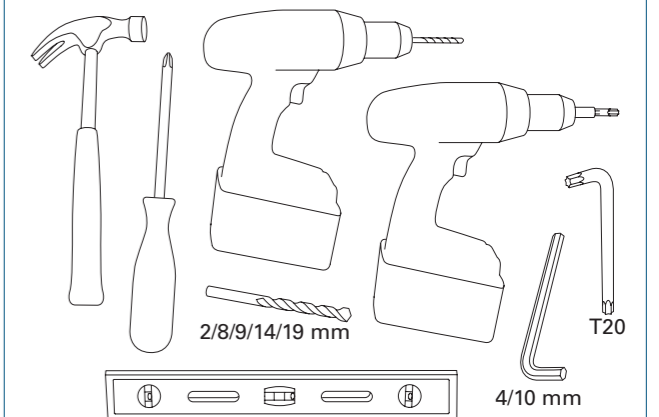

RELIABILITY for real life®

SWEDOOR
JELD-WEN
DOOR SOLUTIONS

VERKTYG SOM DU BEHÖVER
VÆRKTØJ, DU SKAL BRUGE
VERKTØY SOM DU TRENGER
TOOLS REQUIRED
TARVITAVAT TYÖKALUT