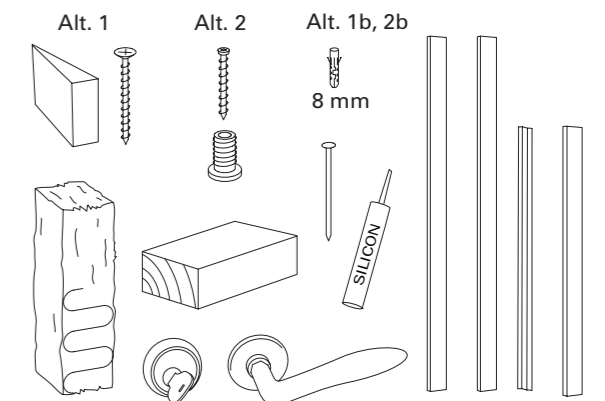

TILLBEHÖR SOM DU BEHÖVER
TILBEHØR, DER IKKE MEDFØLGER
TILBEHØR SOM IKKE FØLGER MED
ACCESSORIES NOT INCLUDED
TARVIKKEET, JOTKA EIVÄT SISÄLLY