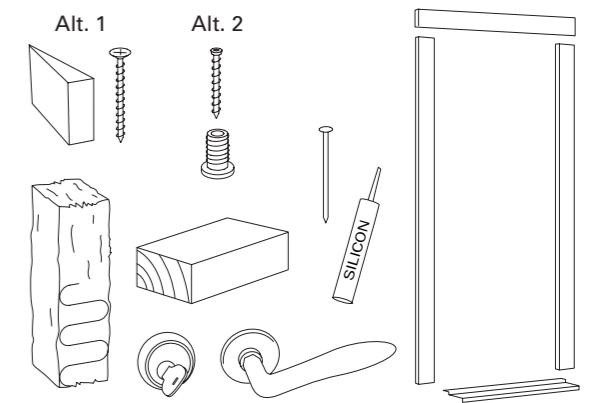

TILLBEHÖR SOM DU BEHÖVER
TILBEHØR, DER IKKE MEDFØLGER
TILBEHØR SOM IKKE FØLGER MED
ACCESSORIES NOT INCLUDED
TARVIKKEET, JOTKA EIVÄT SISÄLLY